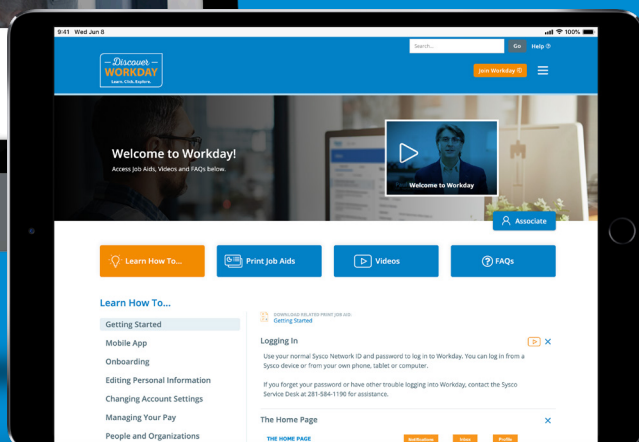

Sysco®
At the heart of
food and service