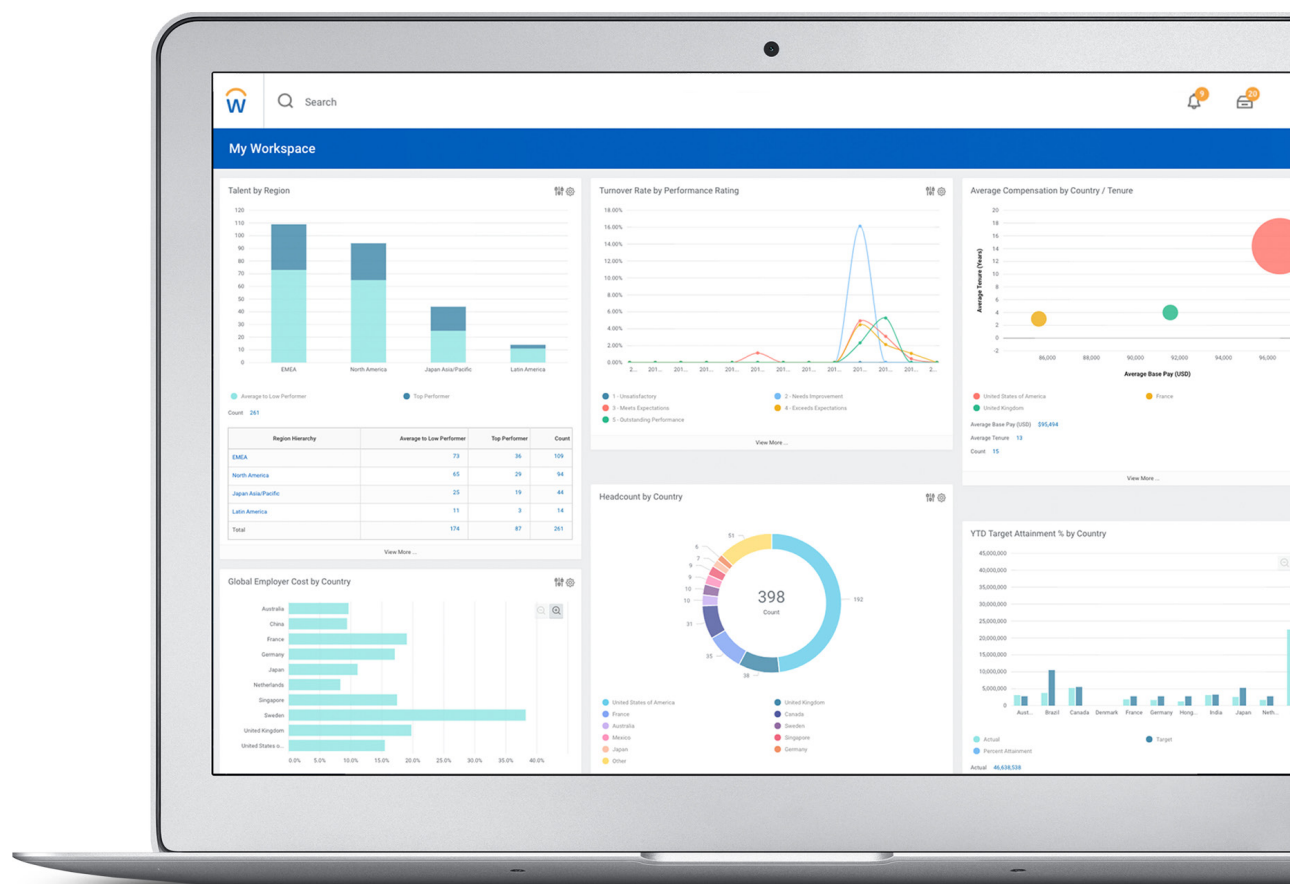

— Discover —
WORKDAY
 Learn. Click. Explore.

WORKDAY IS HERE!

Get Started Today

From a Sysco desktop or laptop: Just go to The Dish! No separate login is required.

From your personal desktop or laptop: Go to SyscoWorkday.com and click the *Join Workday* button.