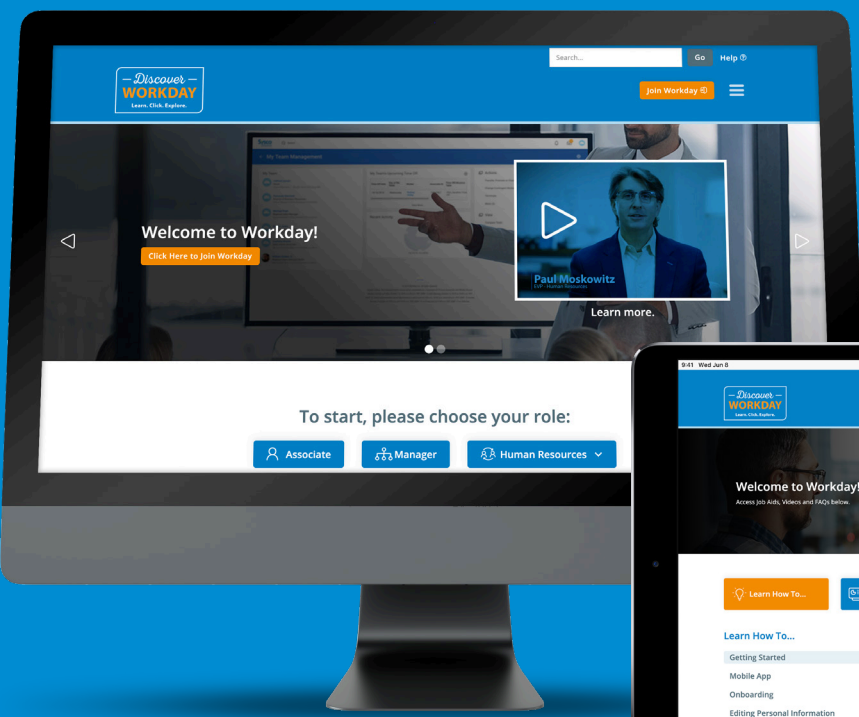

— Discover —
WORKDAY
 Learn. Click. Explore.

WORKDAY IS HERE!

Get Started Today

From a Sysco desktop or laptop: Just go to The Dish! No separate login is required.

From your personal desktop or laptop: Go to SyscoWorkday.com and click the *Join Workday* button.